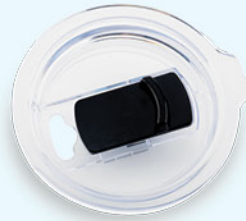

VENTURE VACUUM MUG

VEM-20

- Double Wall Stainless
- Vacuum Insulated Stainless Steel
- Stays 4 Hours Hot, 12 Hours Cold

NEW

Push-On
Slider

20oz