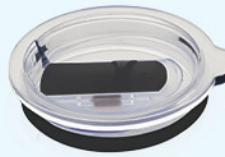

HELIX VACUUM TUMBLER

HXT-24

- Double Wall Stainless
- Vacuum Insulated Stainless Steel
- Stays 4 Hours Hot, 12 Hours Cold

**BEST
SELLER**

Push-On
Slider

Threaded
Tritan Slider

Push-On
High Profile Slider

24oz

FULL COLOR
WRAP OR LOGO

AIR TRANSFER
FULL COLOR
WRAP

3D

FULL COLOR
WRAP OR LOGO